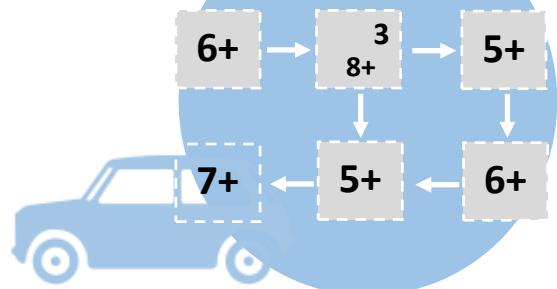

Art Heist Dice

1-4 players
10 mins/player

Get your gang...

Get in...

DISABLE ALARM

Blue dice match any other dice

"Hang on a minute, lads. I've got a great idea."

Get the loot...

CRACK THE SAFE

Black dice +/- 1

Get out...

MAKE A GETAWAY

- Evoke the theme from dozens of movies with every character & each step of the heist.
- Push your luck as you draft your gang—how long before your rivals attempt the heist that you are preparing for?
- Then commit the perfect heist to get the loot that you can fence. Just hope no one gets hurt!
- Other players can throw glitches & hitches to make your task more difficult
- 2 Game modes. Real Time ('Speed Yahtzee') — or limited rolls (15 rerolls)