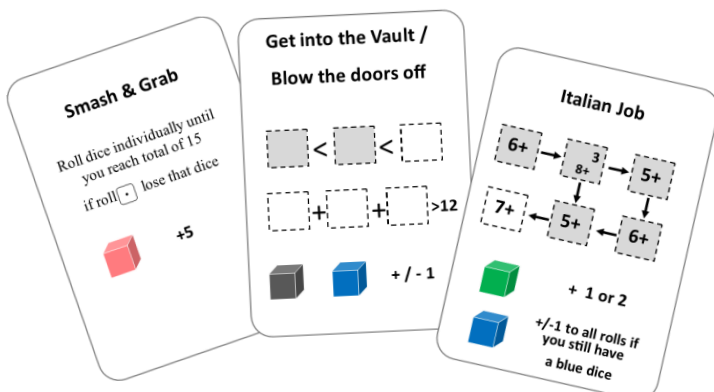

CRACK THE SAFE

Black dice +/- 1

Get out...

MAKE A GETAWAY

- Evoke the theme from dozens of movies with every character & each step of the heist.
- Push your luck as you draft your gang—how long before your rivals attempt the heist that you are preparing for?
- Then commit the perfect heist to get the loot that you can fence. Just hope no one gets hurt!
- Other players can throw glitches & hitches to make your task more difficult
- 2 Game modes. Real Time ('Speed Yahtzee') — or limited rolls (15 rerolls)